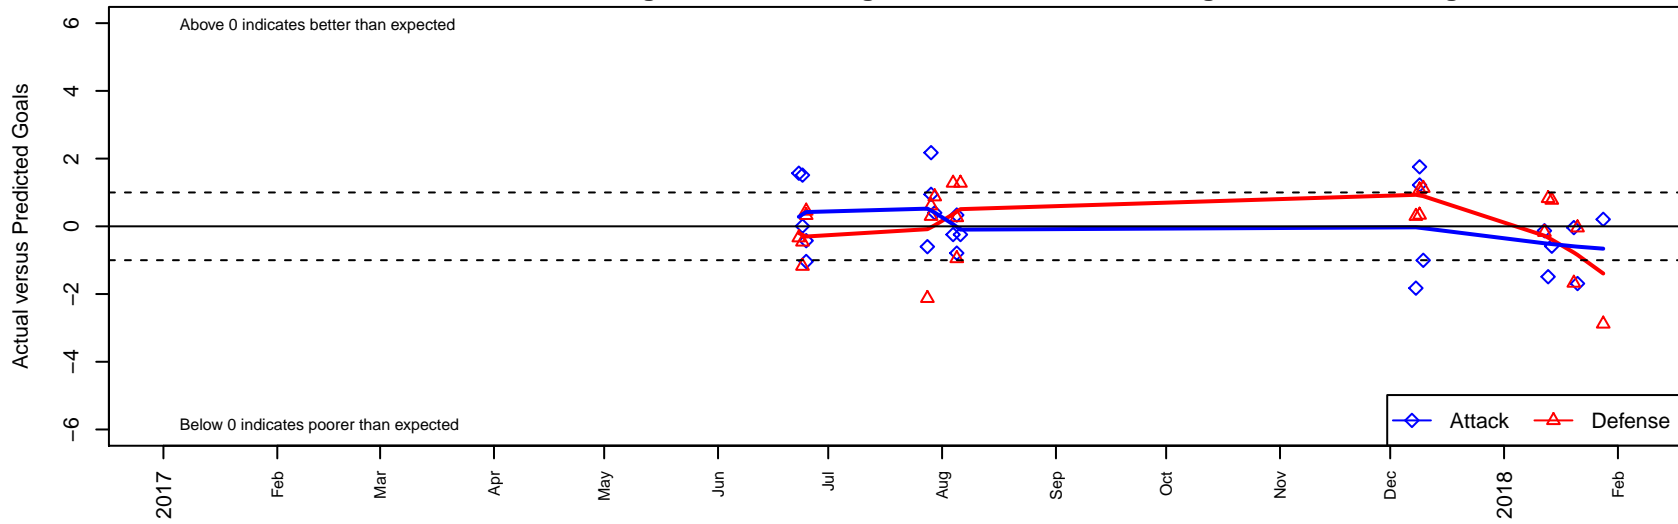

Crossfire OR Blue I G01

Crossfire Oregon
 Tigard, OR
 G01 total strength=1765
 attack=26.34 defense=30.56
 spr league = PTT Win G01 Premier

alt names used:

Venues played:
 2017 Clash At the Border Super
 2017 Oswego Nike Cup Gold U17
 2017 Mt Hood Challenge U19 Premier
 2017 Timbers Winter Showcase 2001 Showcas
 2017 Portland Winter Showcase U17
 2017 PTT Winter G01 Premier

Crossfire OR Blue I G01
 Dots are actual minus expected GF (blue circles) and GA (red triangles).
 Blue line is smoothed change in attack strength. Red is smoothed change in defense strength.

**attack and defense variance (black dot)
relative to other teams
and top 10 in region**