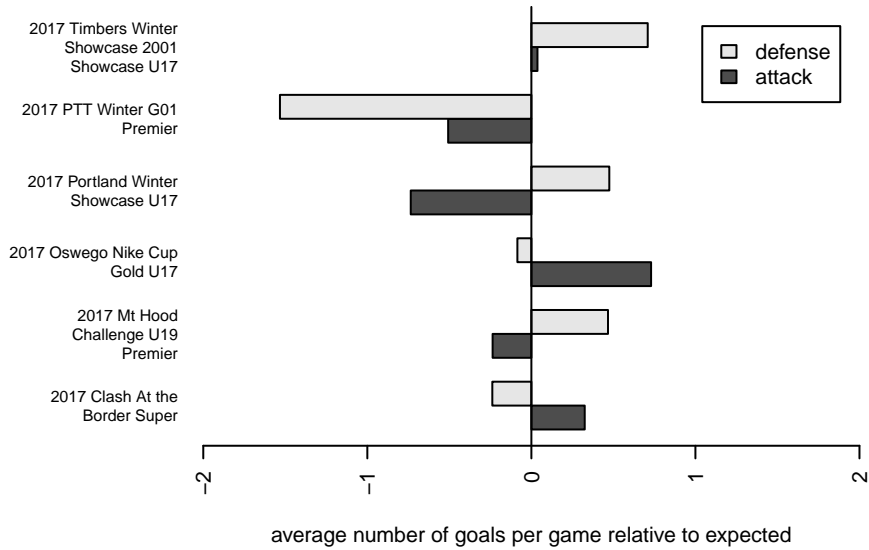

Performance relative to 13 month average