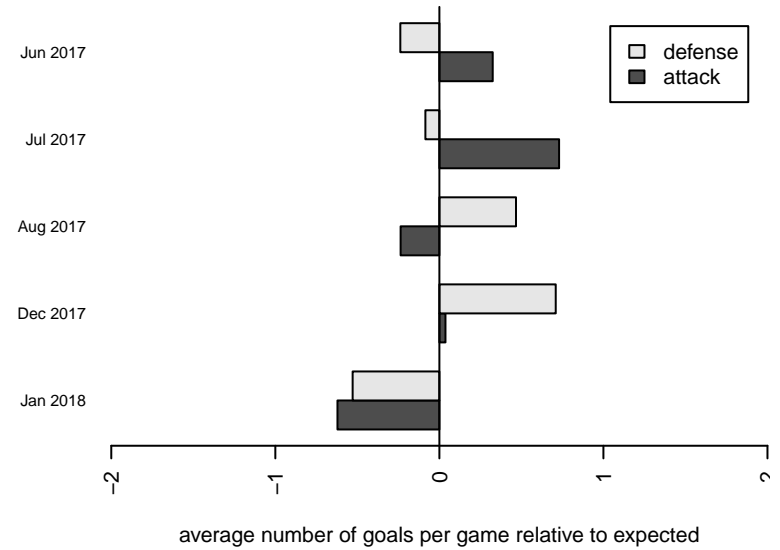

Performance relative to 13 month average