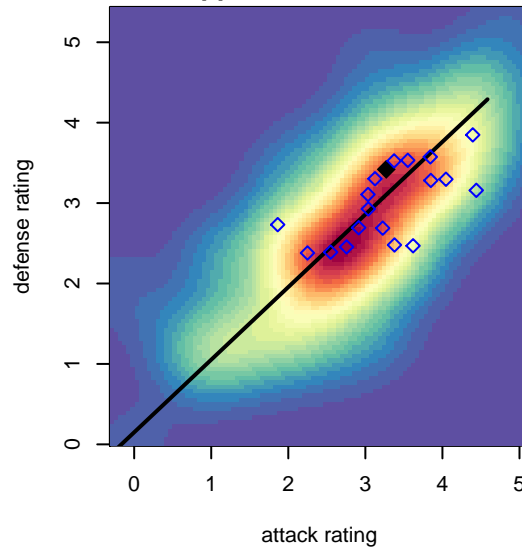

**attack and defense rating
relative to others at age
and all opponents in last 13 months**