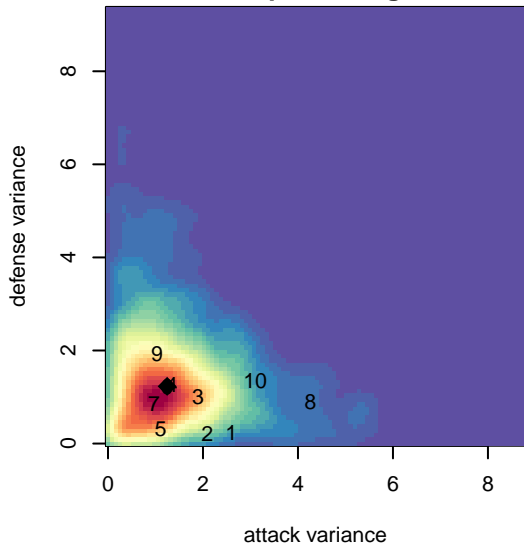

Crossfire OR Blue I G01

Crossfire Oregon
 Tigard, OR
 G01 total strength=1765
 attack=26.34 defense=30.56
 spr league = PTT Win G01 Premier

alt names used:

Venues played:
 2017 Clash At the Border Super
 2017 Oswego Nike Cup Gold U17
 2017 Mt Hood Challenge U19 Premier
 2017 Timbers Winter Showcase 2001 Showcas
 2017 Portland Winter Showcase U17
 2017 PTT Winter G01 Premier

Crossfire OR Blue I G01
 Dots are actual minus expected GF (blue circles) and GA (red triangles).
 Blue line is smoothed change in attack strength. Red is smoothed change in defense strength.

**attack and defense variance (black dot)
relative to other teams
and top 10 in region**